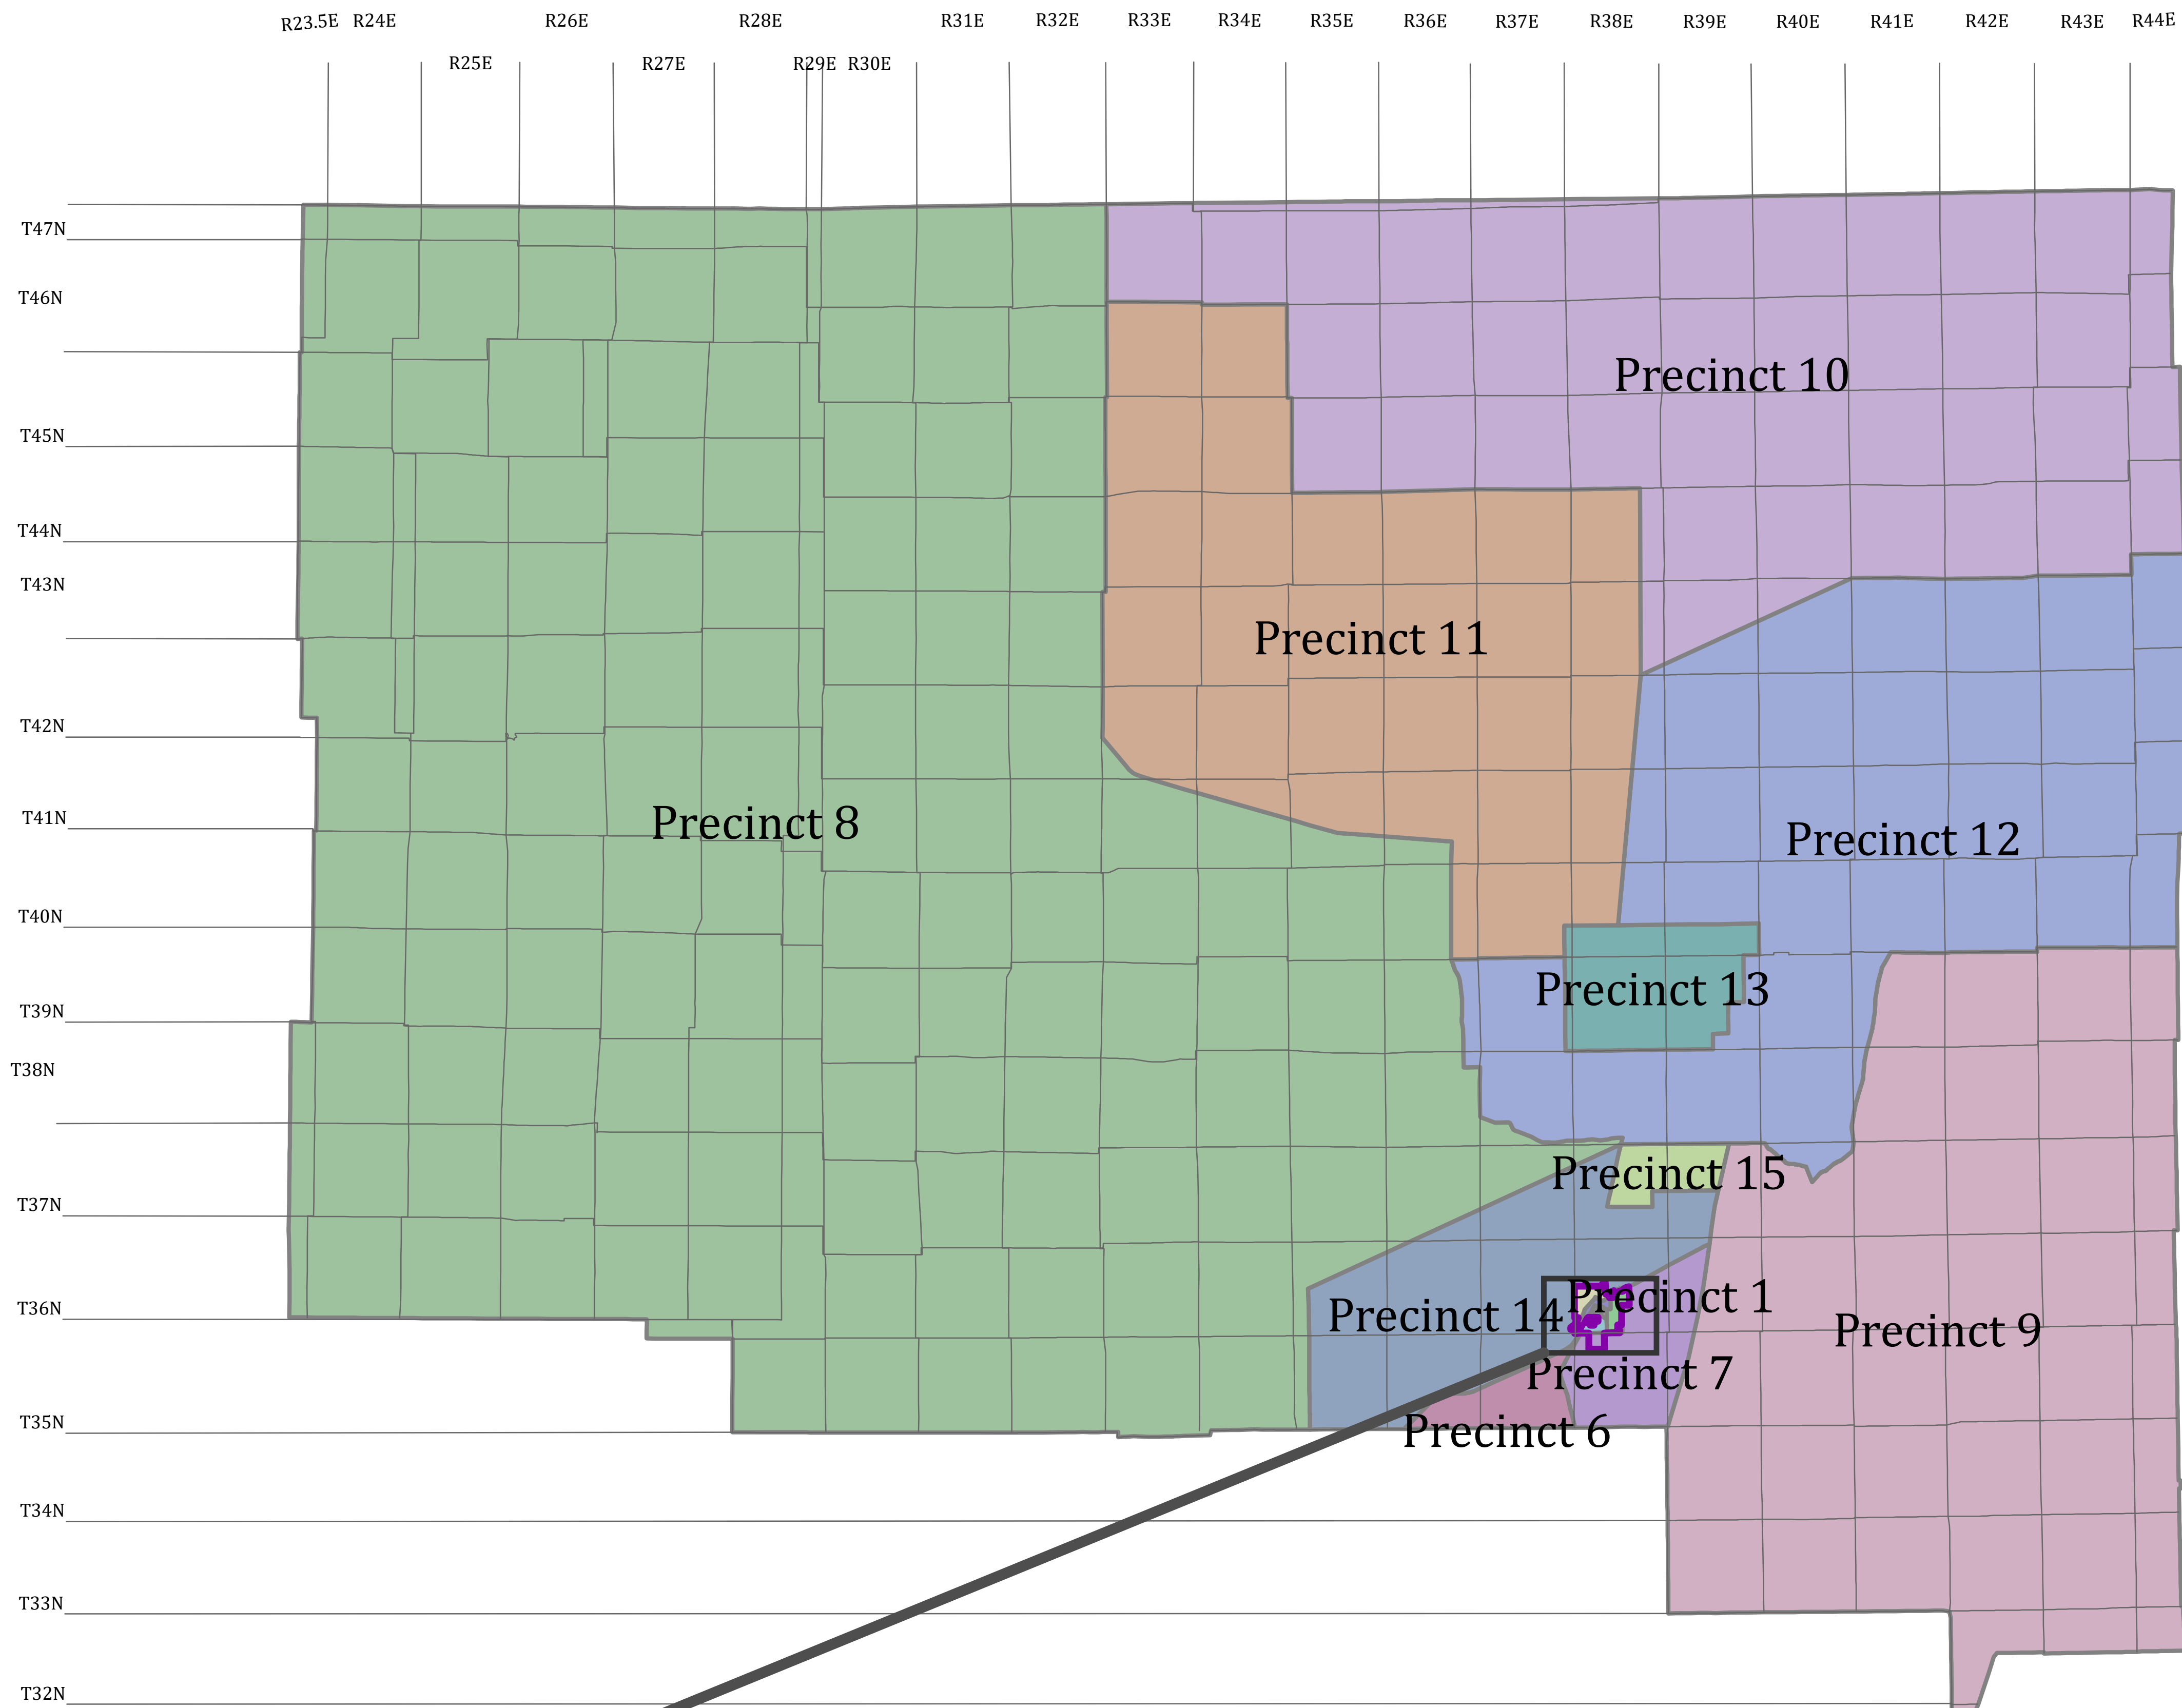

# Humboldt County Voting Precincts

1 in = 6 miles

## Legend

City Limits

### Voting Precincts

- Precinct 1
- Precinct 2
- Precinct 3
- Precinct 4
- Precinct 5
- Precinct 6
- Precinct 7
- Precinct 8
- Precinct 9
- Precinct 10
- Precinct 11
- Precinct 12
- Precinct 13
- Precinct 14
- Precinct 15