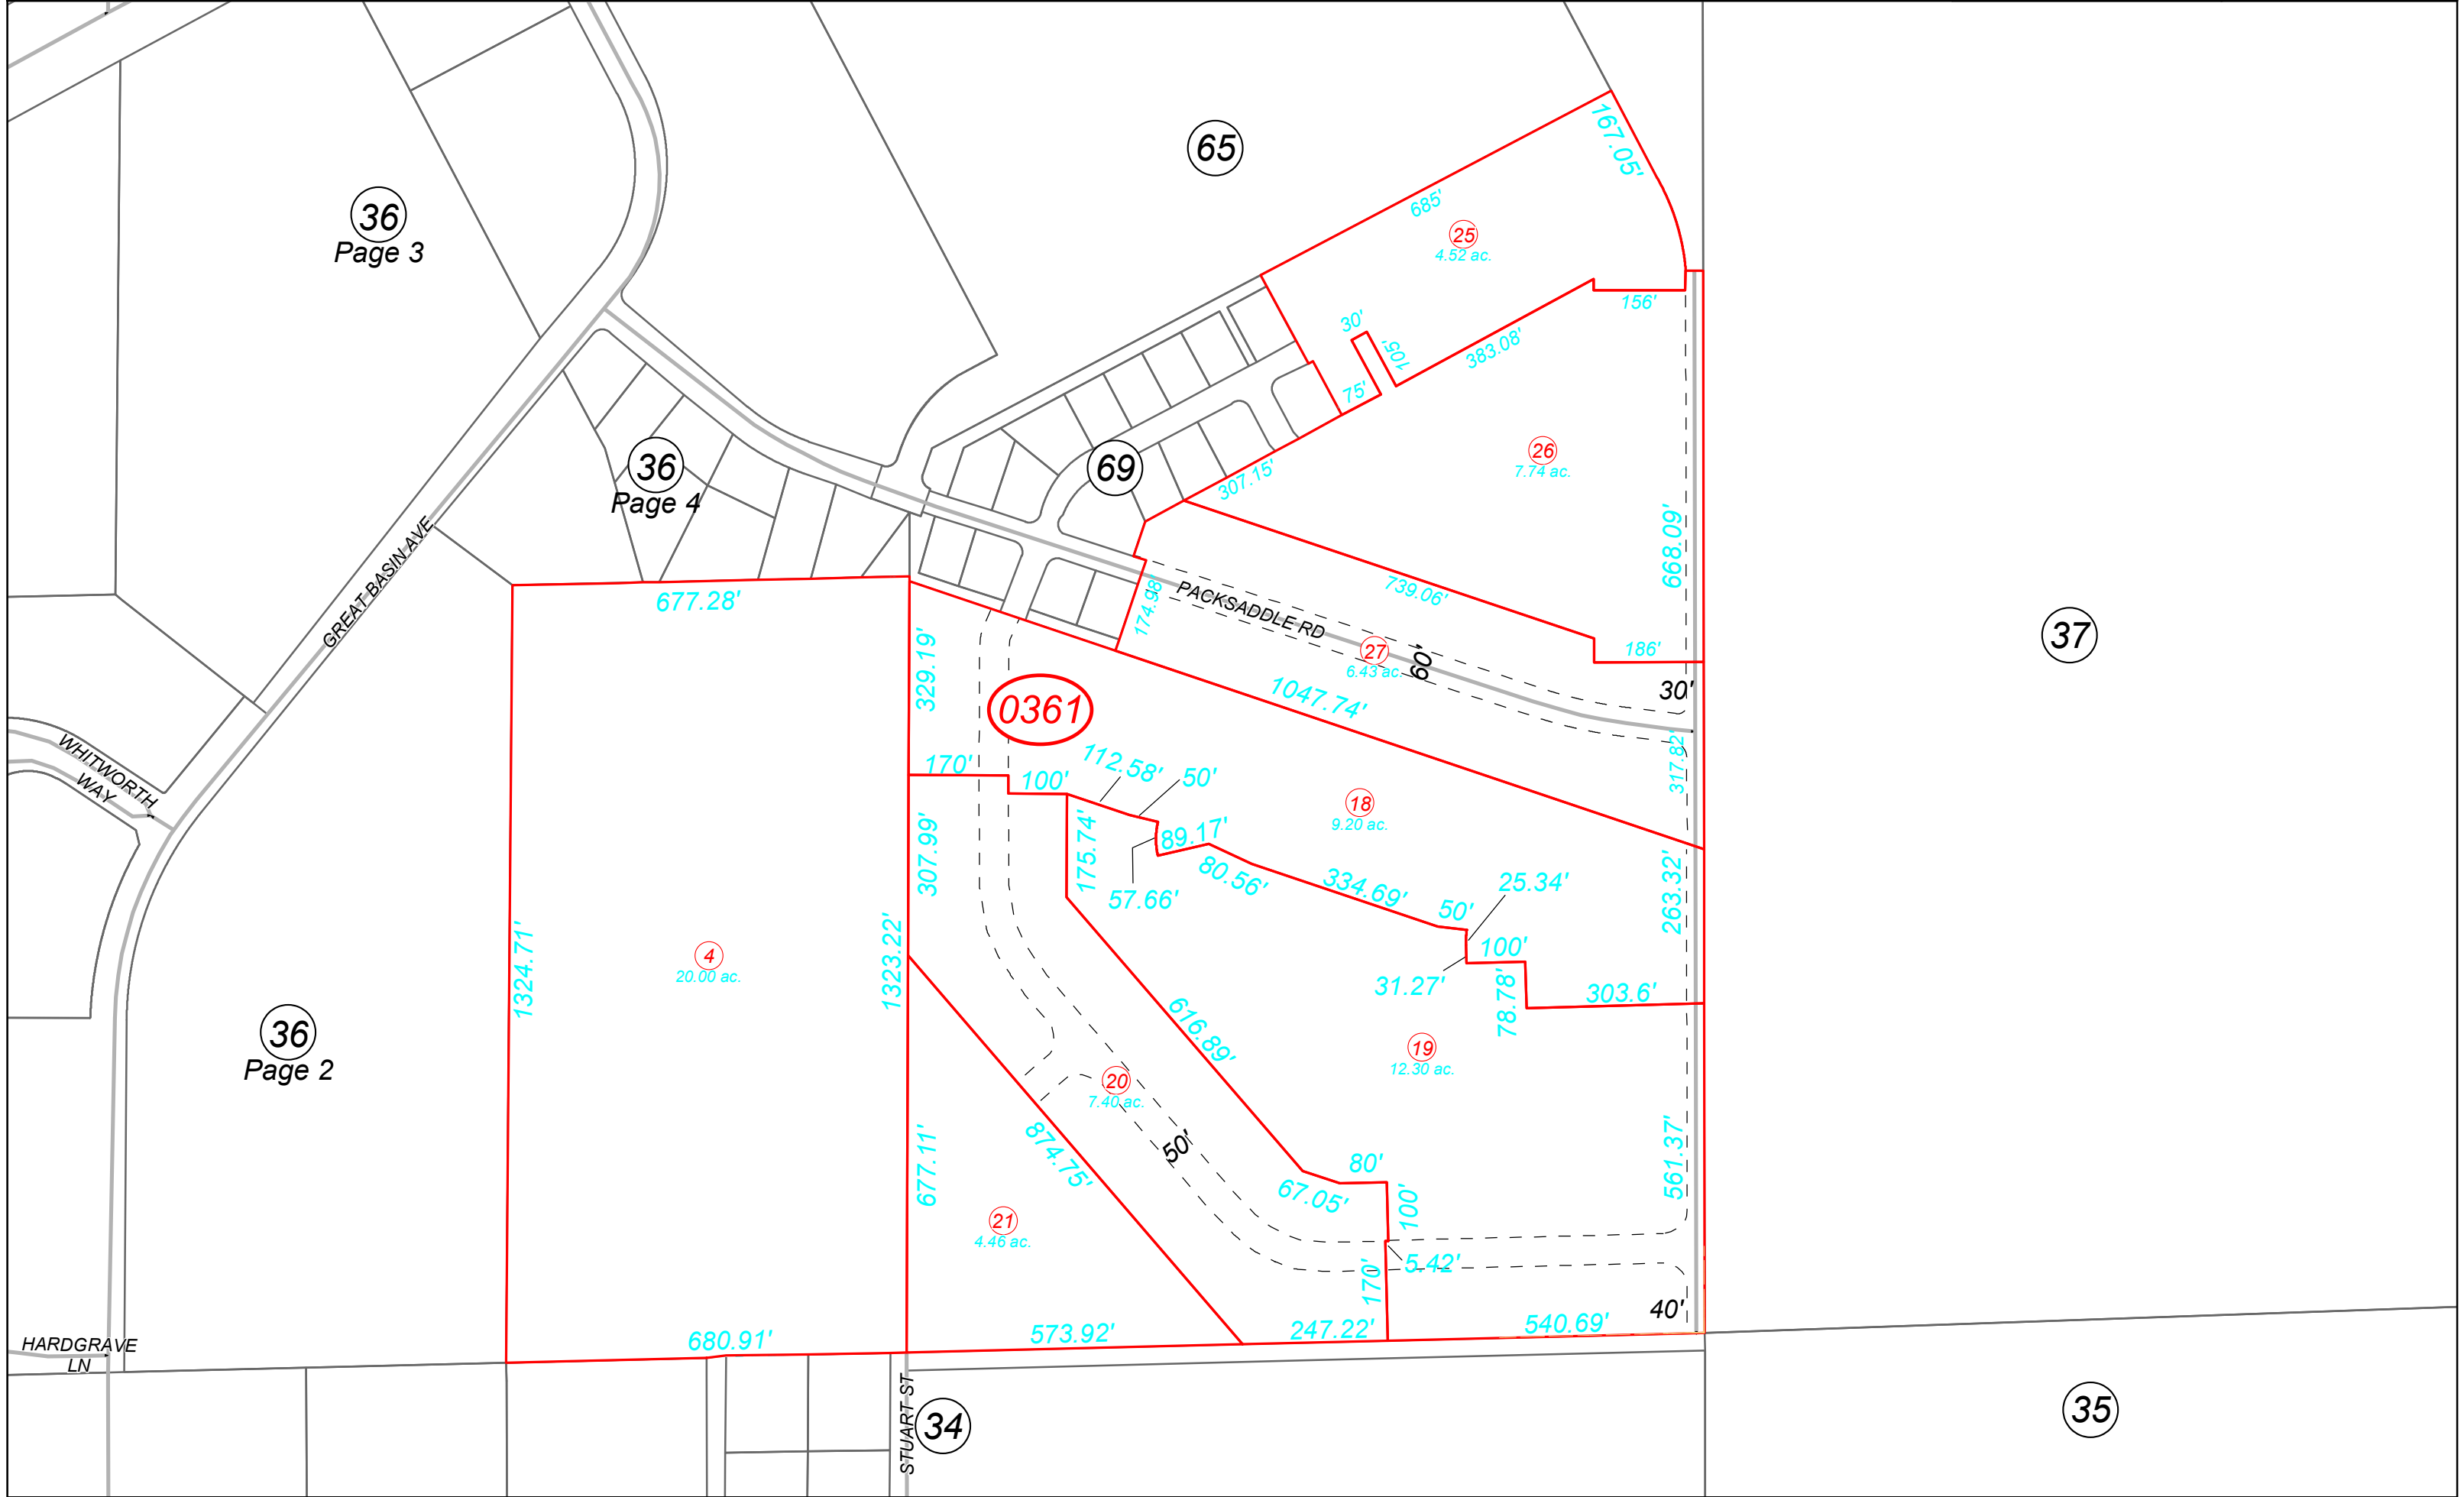

## Winnemucca

NOTE: This plat is for assessment purposes only and does not represent a survey of the lands on this plat.

Map Prepared by:  
HUMBOLDT COUNTY ASSESSOR'S OFFICE  
WINNEMUCCA, NEVADA 89445

# 16-36

Page 1 of 4

1"=250'

M.D.B. & M.

06	05	04	03	02	01
07	08	09	10	11	12
18	17	16	15	14	13
19	20	21	22	23	24
30	29	28	27	26	25
31	32	33	34	35	36

36N38E

36  
Page 3

36  
Page 4

36  
Page 2

HARDGRAVE LN

STUART ST

34

35

37

65

69