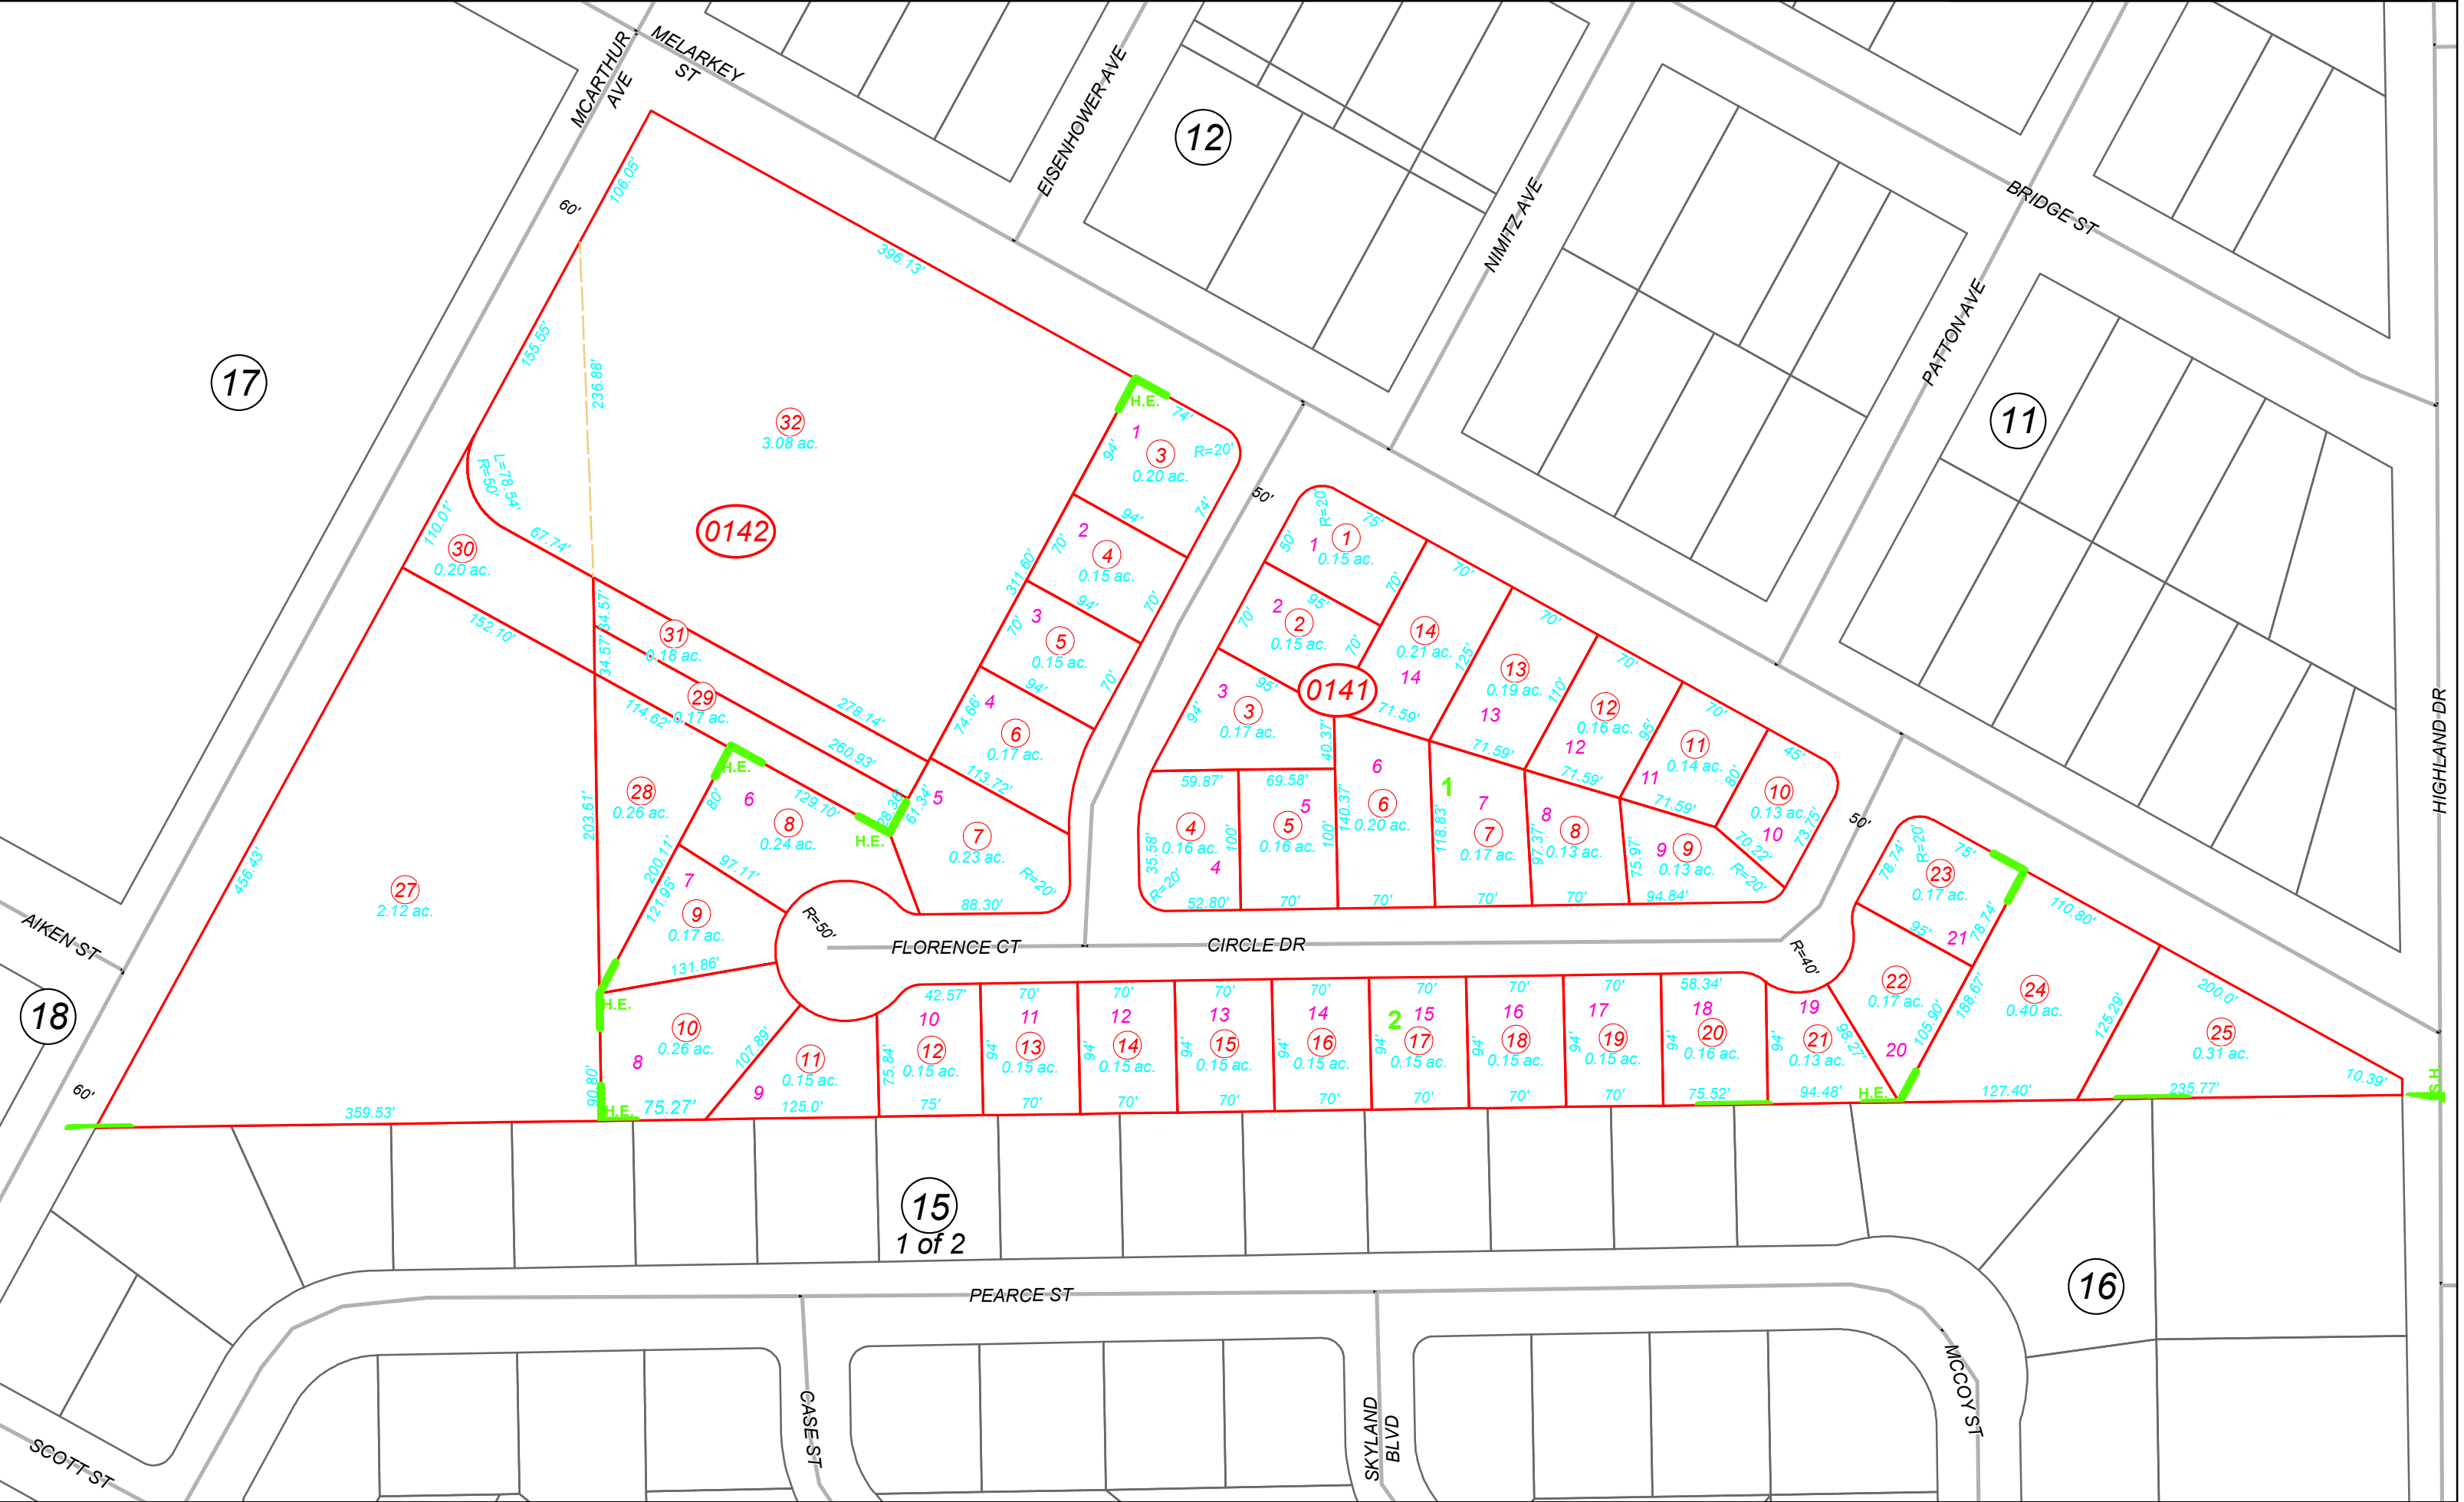

HUMBOLDT COUNTY

NE1/4 SE1/4 SEC. 29 T.36N. R.38E.

Holladay Estates Sub. - Winnemucca

NOTE: This plat is for assessment purposes only and does not represent a survey of the lands on this plat.

Map Prepared by:
HUMBOLDT COUNTY ASSESSOR'S OFFICE
WINNEMUCCA, NEVADA 89445

16-14

1"=100'
M.D.B. & M.

06	05	04	03	02	01
07	08	09	10	11	12
18	17	16	15	14	13
19	20	21	22	23	24
30	29	28	27	26	25
31	32	33	34	35	36

36N38E

0142

0141

15
1 of 2

16