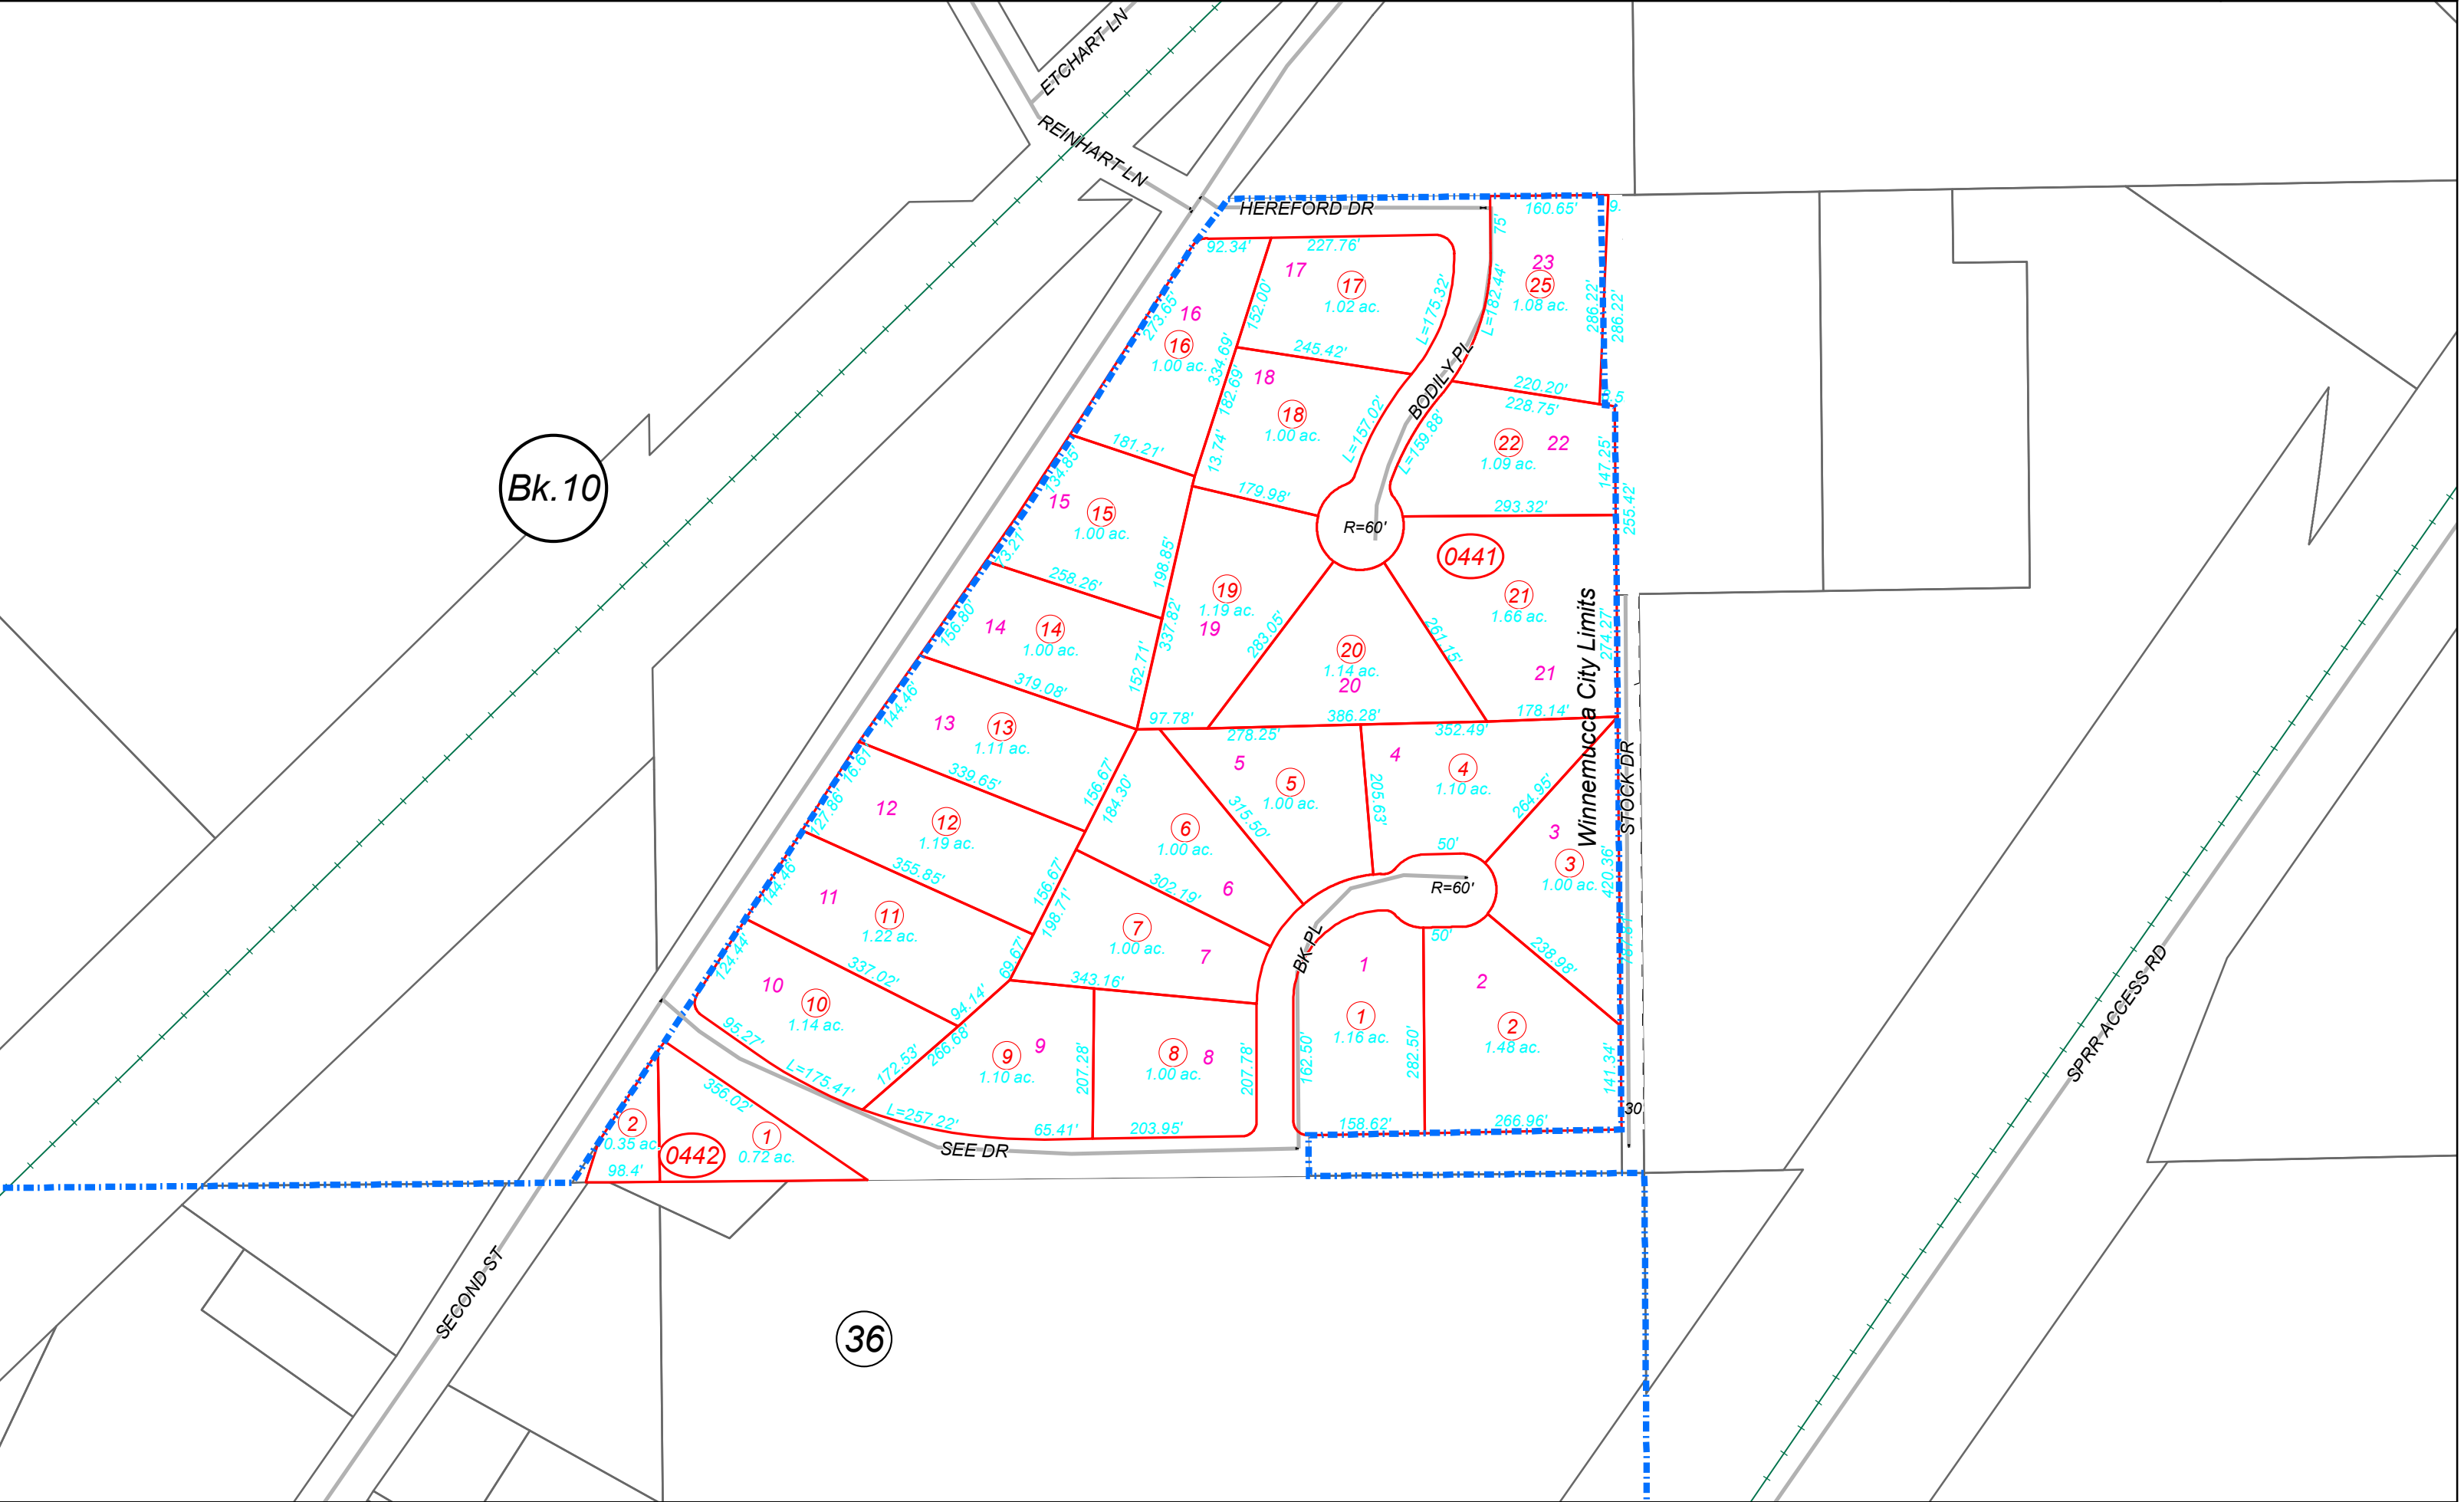

HUMBOLDT COUNTY

PT. SE1/4 SE1/4 SEC. 17 T.36N. R.38E.

BK Subdivision - Winnemucca

NOTE: This plat is for assessment purposes only and does not represent a survey of the lands on this plat.

Map Prepared by:
HUMBOLDT COUNTY ASSESSOR'S OFFICE
WINNEMUCCA, NEVADA 89445

15-44

1"=200'
M.D.B. & M.

06	05	04	03	02	01
07	08	09	10	11	12
18	17	16	15	14	13
19	20	21	22	23	24
30	29	28	27	26	25
31	32	33	34	35	36

36N38E

Bk. 10

36

Winnemucca City Limits