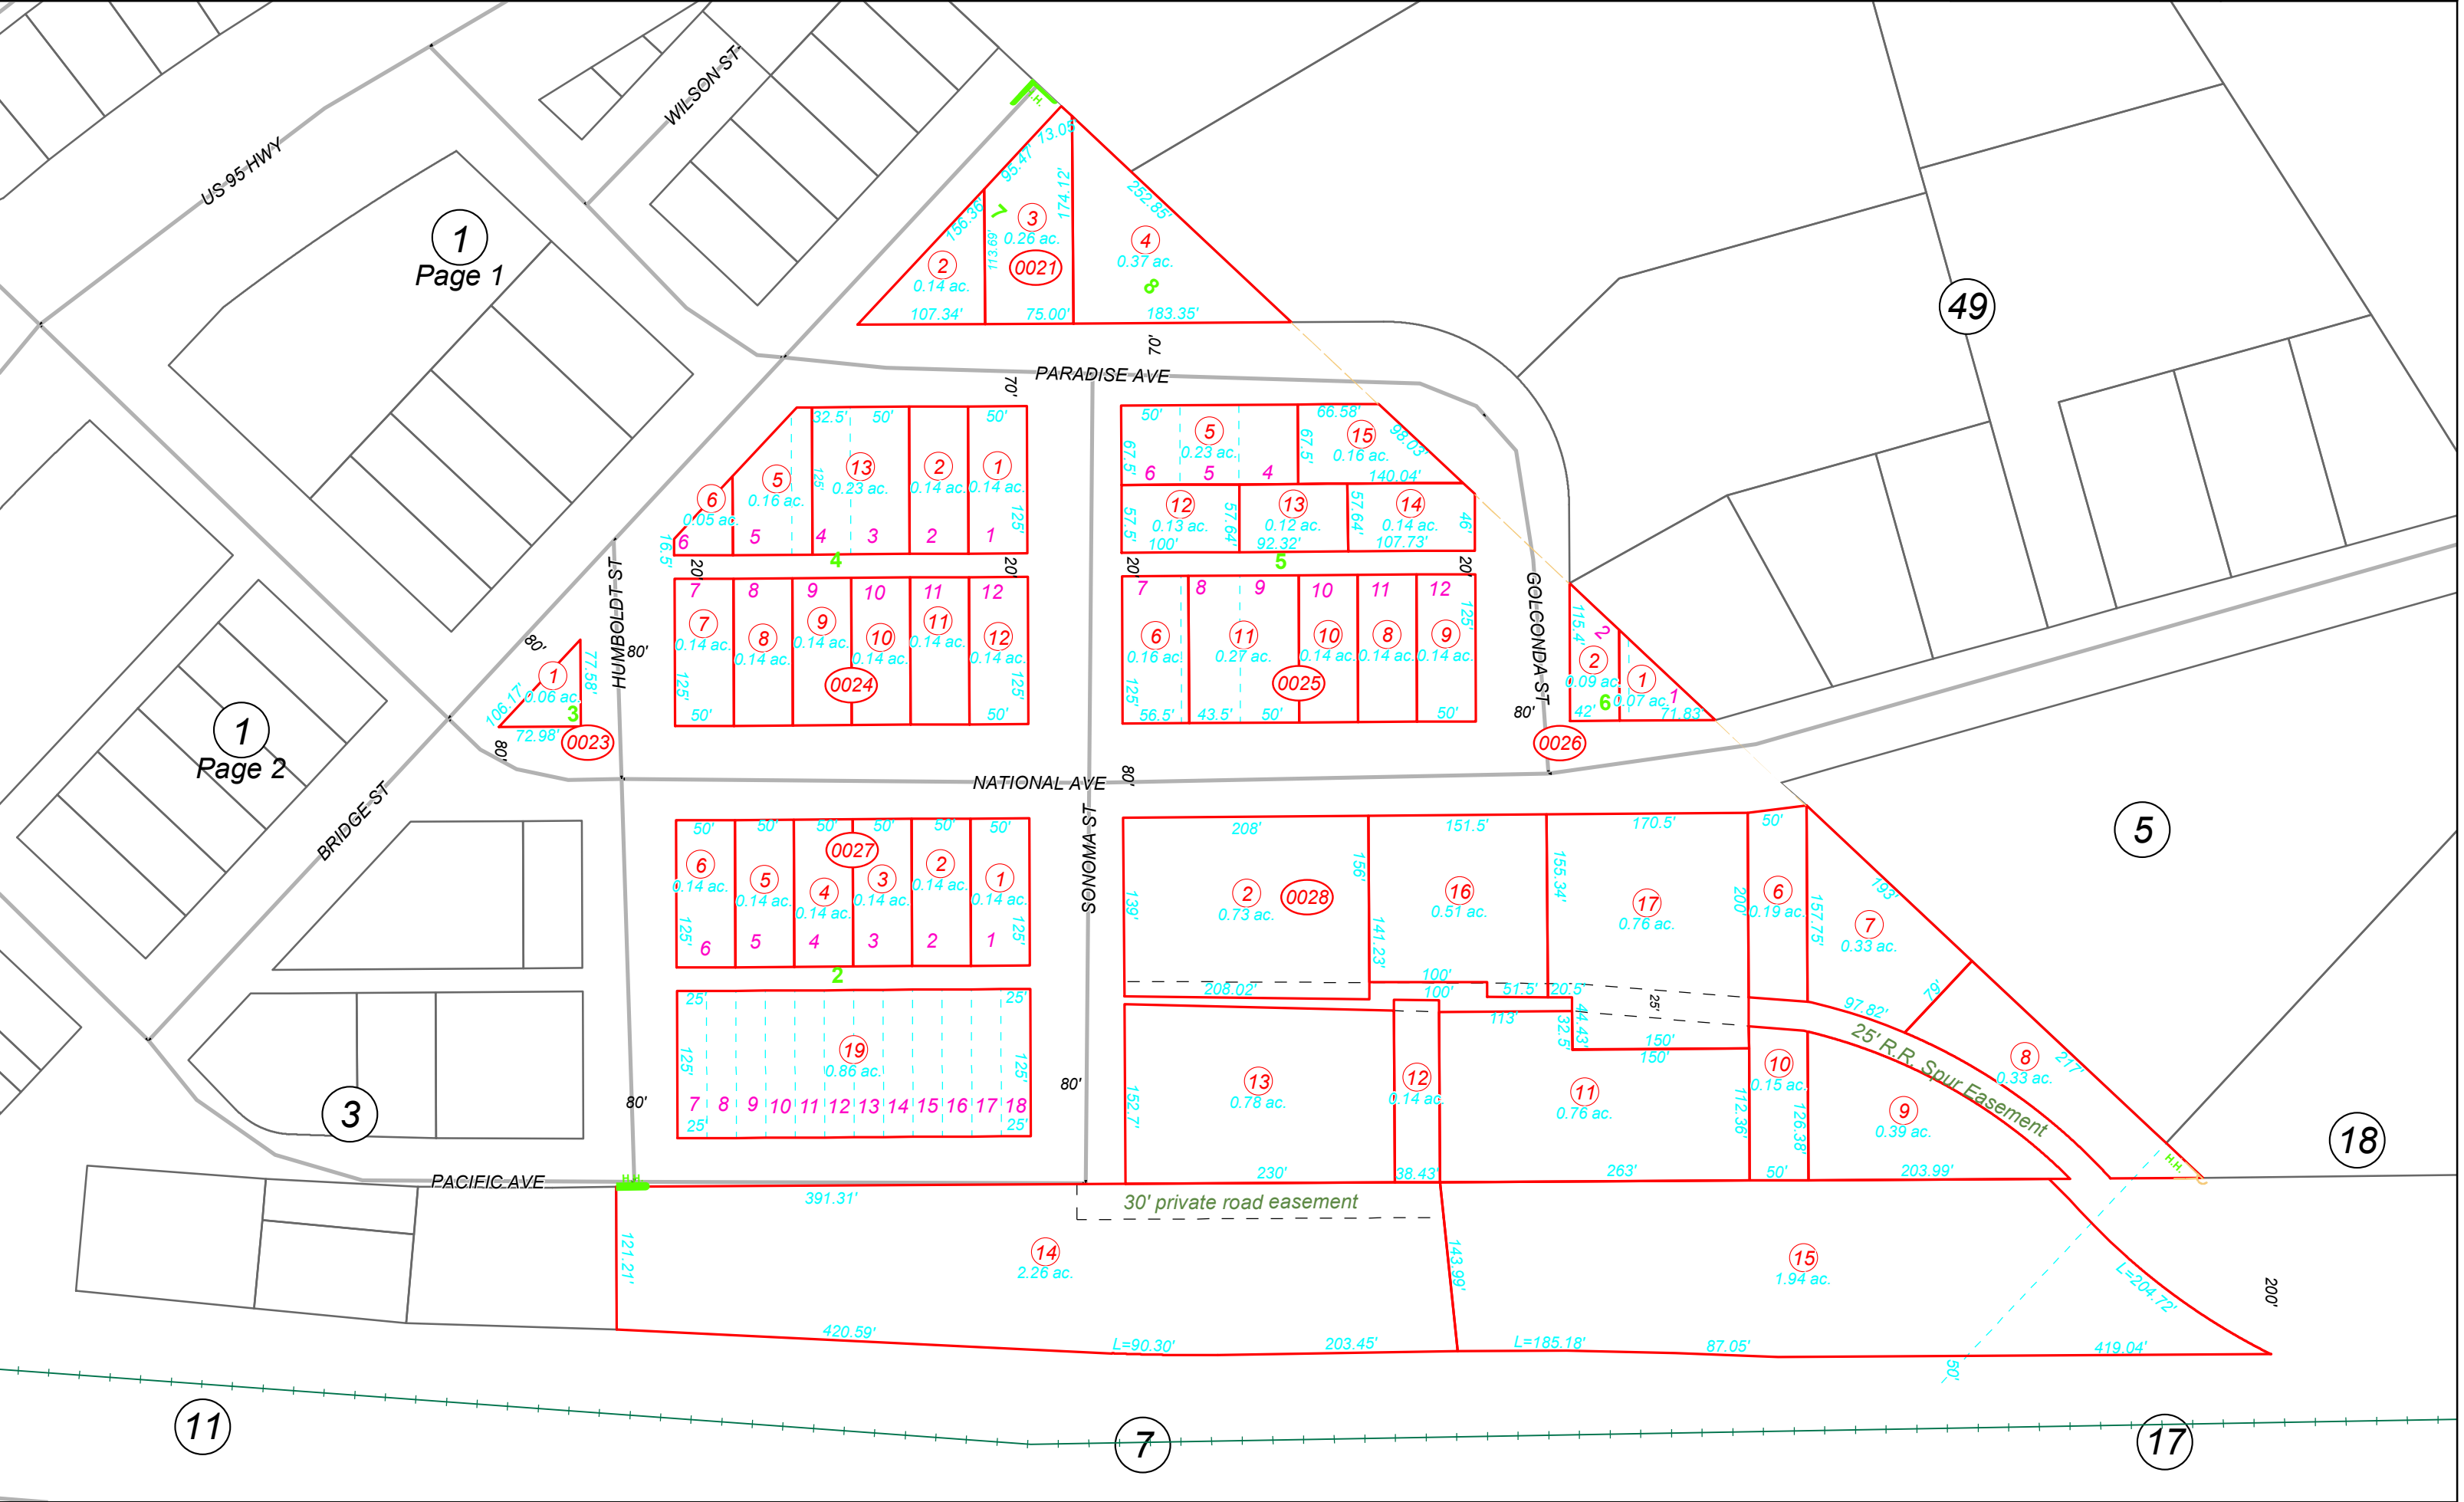

HUMBOLDT COUNTY

NE1/4 SE1/4 SEC. 19 T.36N. R.38E.

Winnemucca

NOTE: This plat is for assessment purposes only and does not represent a survey of the lands on this plat.

Map Prepared by:
HUMBOLDT COUNTY ASSESSOR'S OFFICE
WINNEMUCCA, NEVADA 89445

15-2

1"=125'
M.D.B. & M.

36N38E

1
Page 1

1
Page 2

11

7

17